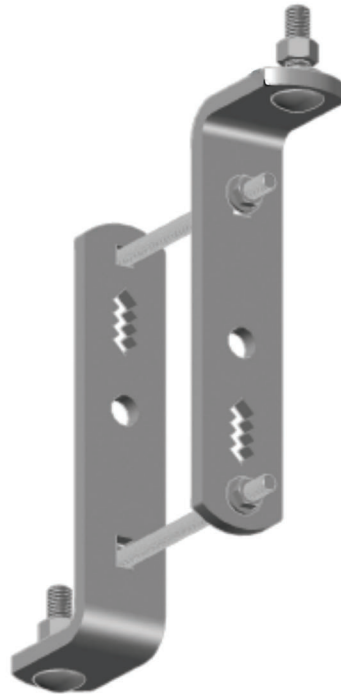

CAB-102 - CUT-OUT ARRESTER BRACKET

Features:

- ✓ 2" Wide brackets for added strength
- ✓ Bottom adjustment slot for easy installation
- ✓ Replaces NEMA B brackets

Product Specifications:

- ✓ Fits Crossarm Heights between 4-1/8" to 6-3/8"
- ✓ Fits Crossarm Widths between 2-1/2" to 4-1/2"
- ✓ 2" wide x 3/8" Brackets

PART NUMBERS:

CAB-102

CARTON QUANTITY:

10

CARTON WEIGHT:

57 lbs

MATERIALS:

A-36 Low Carbon Steel
Hot Dip Galvanized Coating